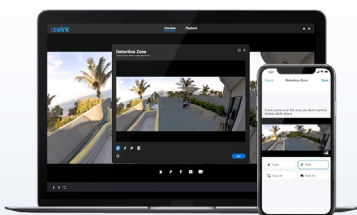

### Flexible Storage Options

Save your recordings to a microSD card of up to 256 GB, Reolink NVR, or FTP server. Choose as you like.

Gallery

**One App/Client for All Control**

Stay connected to your home or business anytime, anywhere.