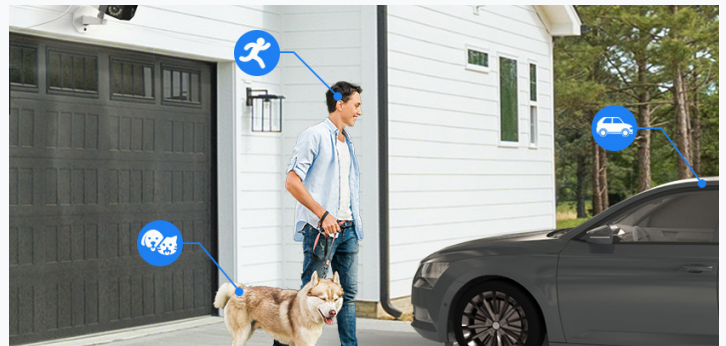

Know What's Happening

Get alerts only when people, vehicles, and animals are detected, reducing false alarms caused by shadows and flying insects.